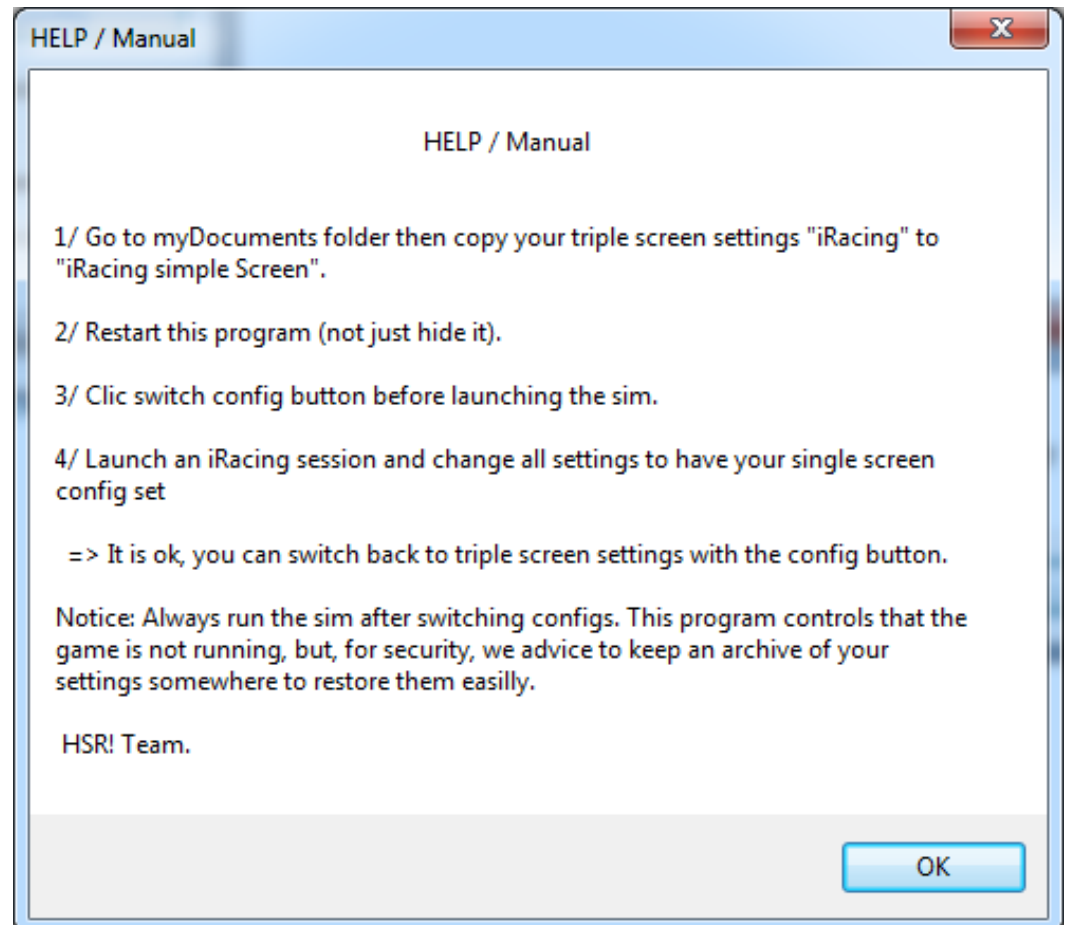

Error messages